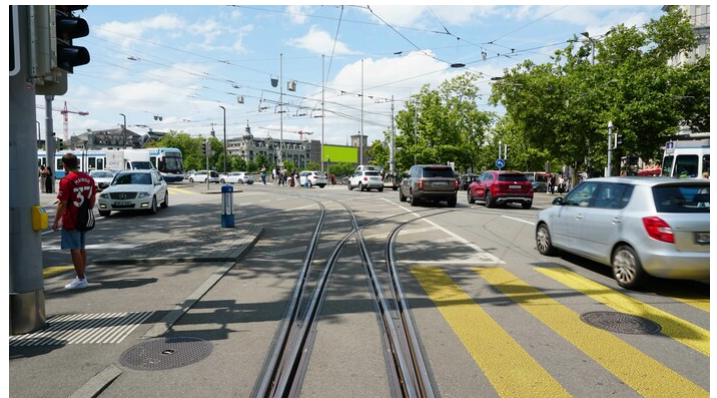

SITUATION PLAN

[Google Map](#)
Münsterhof 2