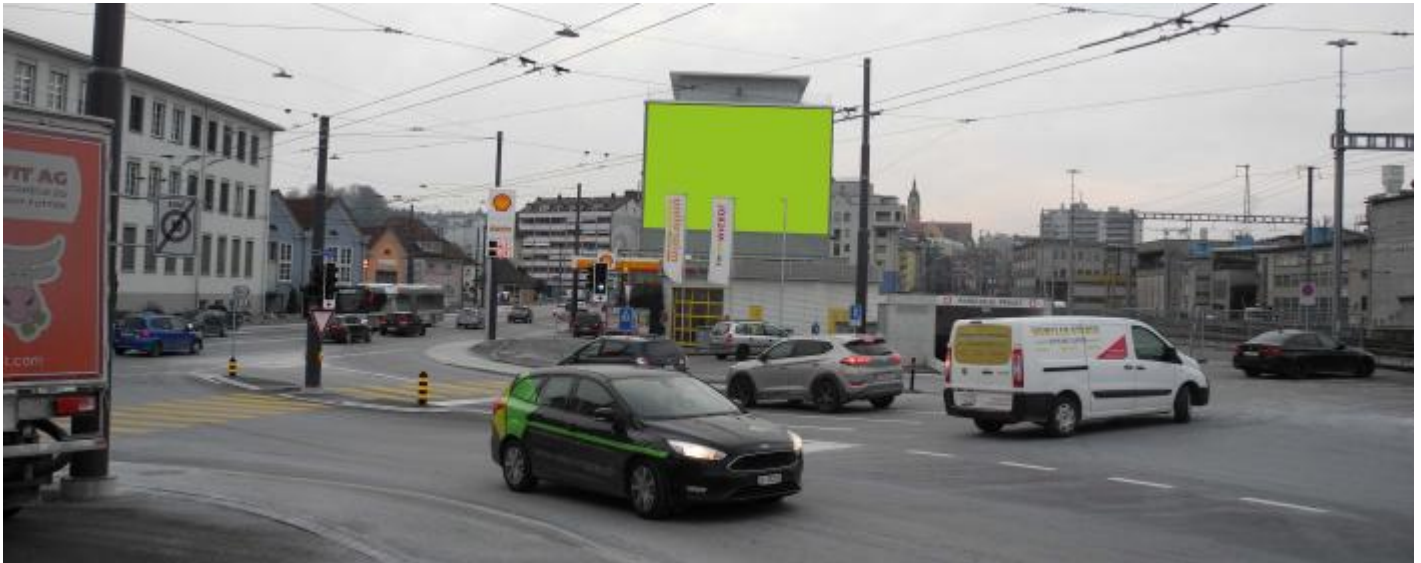

LUCERNE, NEAR RAILWAY STATION EMMEN

Gerliswilstrasse 26

FACTS AND FIGURES

Dimensions	ca. W 16.50 m x H 11.00 m
Total size	ca. 181.50 m ²
Availability	Permanent
Illumination	yes
Frequency per month	ca. 450'000
Visibility	Front, sideways/oblique

LOCATION | DESCRIPTION

- In the city center of Emmen
- Steps from the main station
- Main traffic junction
- Long viewing times with traffic jam potential

PERMISSION

- Outline approval existing, individual artwork requires authorization